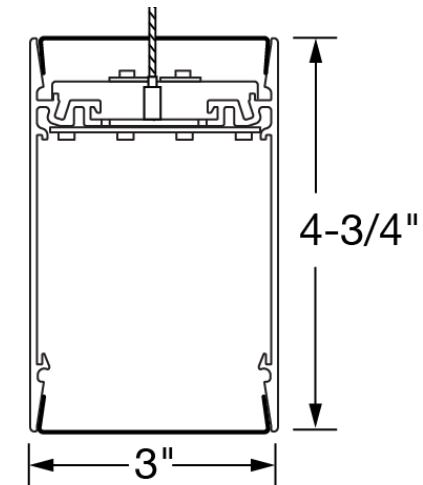

Features

Tailored Lengths

Enhance architectural interiors with perfectly sized luminaires

- Minimum section length is 2' and maximum is 12'
- Tailored increments of 1/16"

Features

Tailored Control

Dim and tune the lighting to fit user preference.

Performance

HP3-P-ID-4'-V-V-835-F-F

Uplight: Flush/ Downlight: Flush

Distribution: 46% Up (V) / 54% Down (V)

Efficacy: 132 lm/W

Uplight: 4159 lumens (1040 lumens/foot)

Downlight: 4883 lumens (1221 lumens/foot)

Total luminaire output: 9042 lumens (2261 lm/ft)

68.68 watts (17.1 W/ft)

CRI: 80 / CCT: 3500K

NLTL LM79 Report # REP-071124-09

Note

- For complete photometric and Tunable White data please see technical sheet.