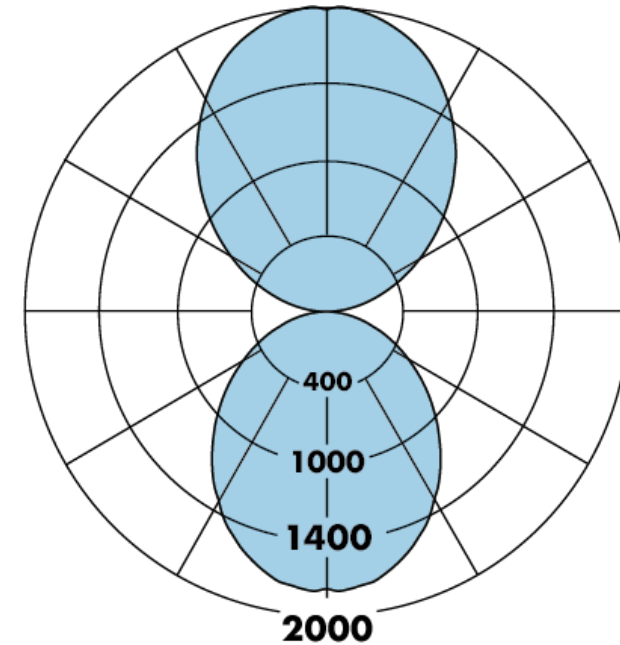

Performance

HP3-P-ID-4'-V-V-835-F-F

Uplight: Flush/ Downlight: Flush

Distribution: 46% Up (V) / 54% Down (V)

Efficacy: 132 lm/W

Uplight: 4159 lumens (1040 lumens/foot)

Downlight: 4883 lumens (1221 lumens/foot)

Total luminaire output: 9042 lumens (2261 lm/ft)

68.68 watts (17.1 W/ft)

CRI: 80 / CCT: 3500K

NLTL LM79 Report # REP-071124-09

Note

- For complete photometric and Tunable White data please see technical sheet.