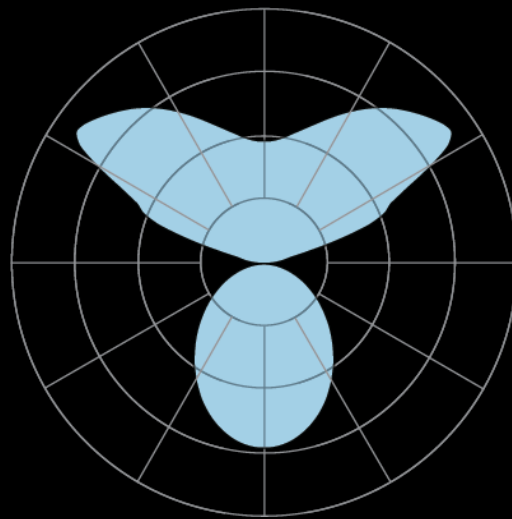

Wide Spread Optic